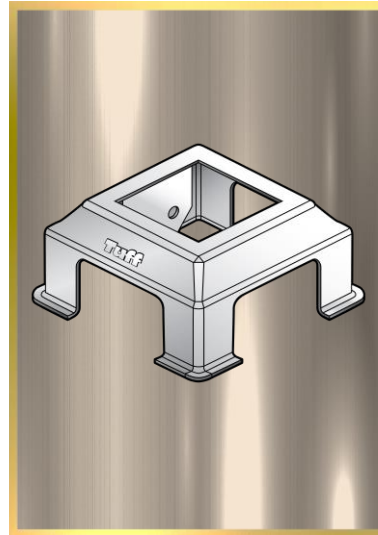

F11458

COLONIAL SADDLE BRACKET BASE ONLY

PRODUCT CODE	: F11458
BARCODE	: 9314691114580
POST SIZE	: 90MM
HEIGHT	: 85MM
MADE FROM	: 2.5MM STEEL
FINISHING	: HOT DIP GALVANISED

NOTES:

- CREATE AN ELEGANT DISTINCTIVE STYLE ON PERGOLAS, CARPORTS AND VERANDAHS
- COMBINES WITH COLONIAL SADDLE BRACKET TO MAKE 'TWO PIECE SPLIT STYLE'
- UNIQUE DESIGN WHICH ALLOWS COLONIAL TO BE LOWERED DOWN
- SUITS 90MM, 100MM AND 115MM TIMBER POSTS